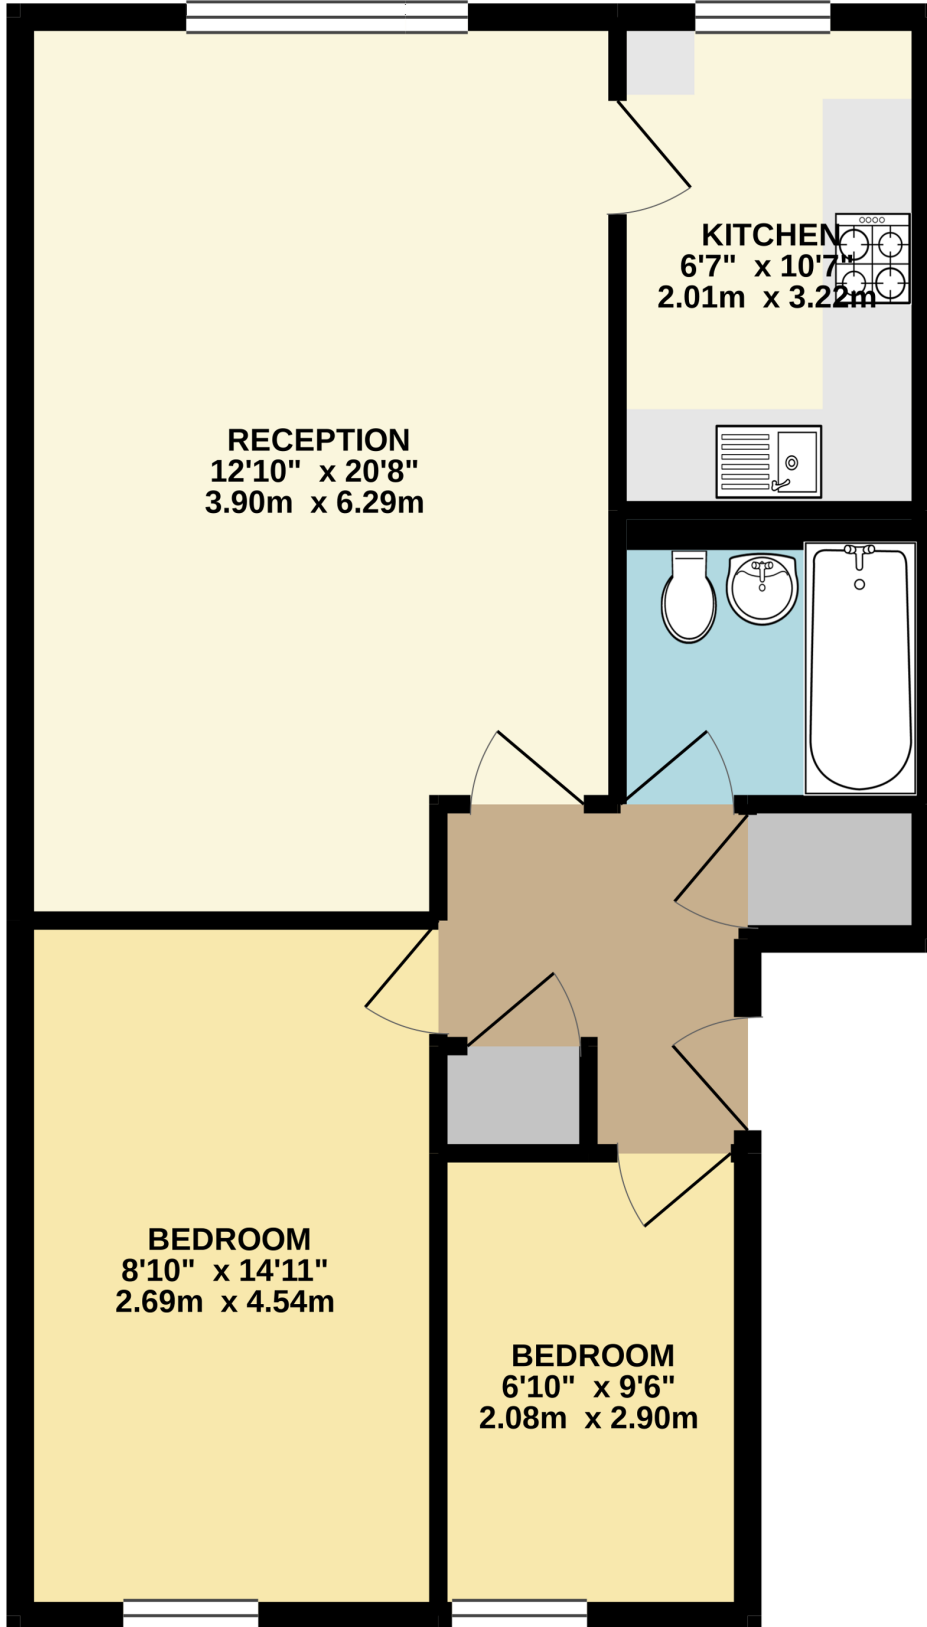

GROUND FLOOR
650 sq.ft. (60.4 sq.m.) approx.

TOTAL FLOOR AREA : 650 sq.ft. (60.4 sq.m.) approx.

Whilst every attempt has been made to ensure the accuracy of the floorplan contained here, measurements of doors, windows, rooms and any other items are approximate and no responsibility is taken for any error, omission or mis-statement. This plan is for illustrative purposes only and should be used as such by any prospective purchaser. The services, systems and appliances shown have not been tested and no guarantee as to their operability or efficiency can be given.